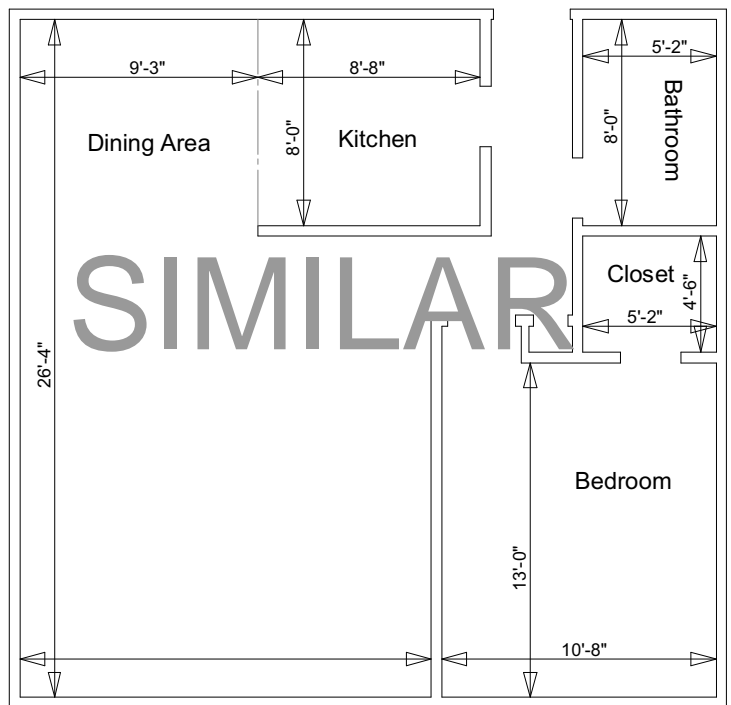

$925 per month
with 1 month
Security Deposit