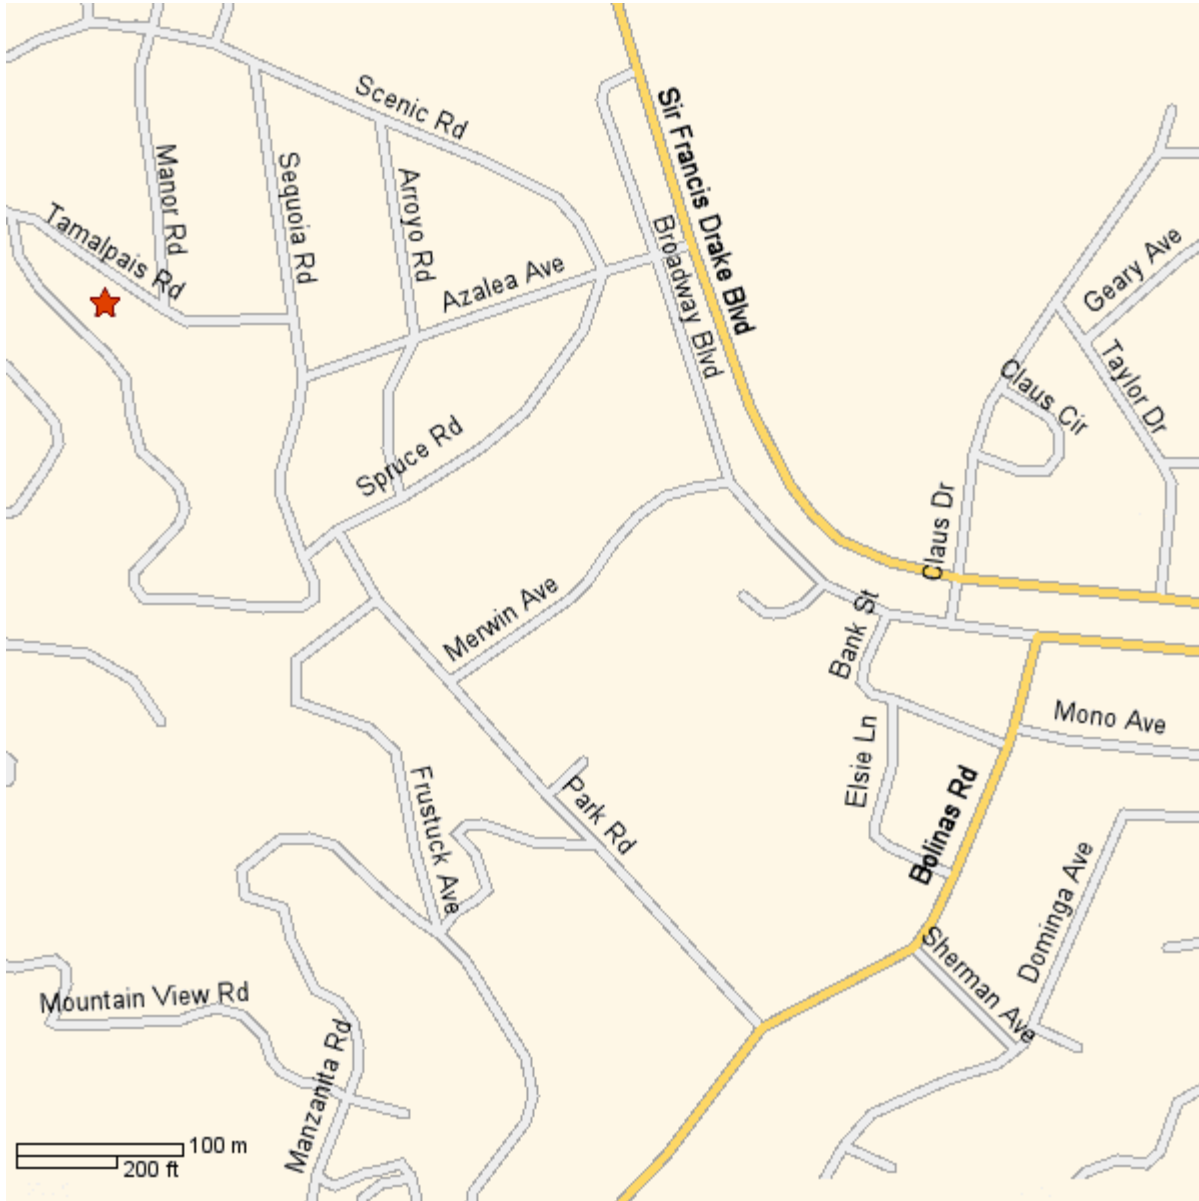

**Pete and Mo's House:
126 Spruce Road or 25 Tamalpais Road
Fairfax, CA 94930
(415) 686-0257 (Pete)
(415) 686-0721 (Mo)**

Driving Directions:

From Route 101 take the Sir Francis Drake Blvd. Exit heading west toward San Anselmo / Fairfax.
Follow Sir Francis Drake through Greenbrae, Kentfield, Ross, San Anselmo, and Fairfax.
Just after the center of Fairfax and then Bell Market, take a left onto Azalea Ave.
Take your second right onto Scenic Road then take a left onto Manor Road.
Park Near the corner of Manor Road and Tamalpais Road and head up to 25 Tamalpais Road.